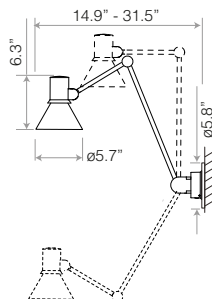

Type 80™ W3 Wall Light