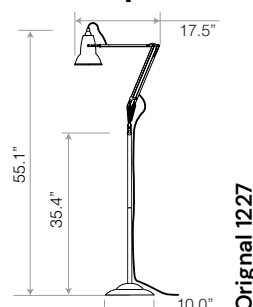

Floor Lamp

Original 1227