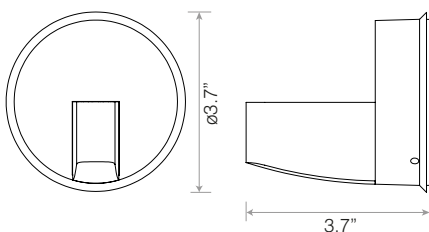

Wall Brackets

Type Range Wall Bracket