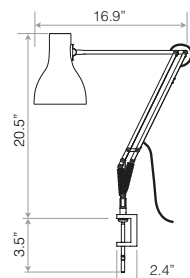

Desk Lamp - Accessories

ANGLEPOISE®

Desk Mounting options