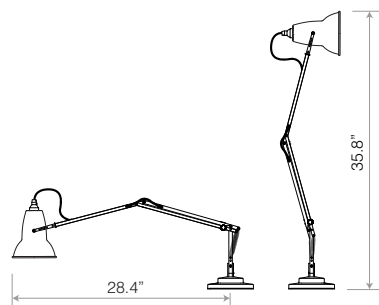

Original 1227™ Desk Lamp
Original 1227™ Brass Desk Lamp

Color References

	Closest RAL	Closest PANTONE
Jet Black	9017	Black C
Linen White	9010	Cool Gray 1C
Dove Grey	7040	429C
Bright Chrome	N/A	N/A
Elephant Grey	7046	Cool Gray 10C