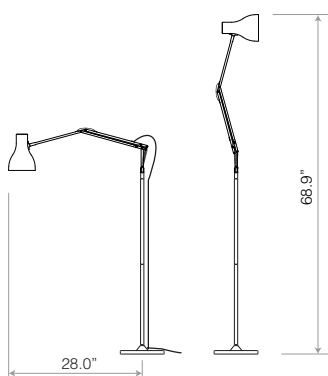

ANGLEPOISE® + Paul Smith

Edition One

Edition Two

Edition Three

Edition Four

Type 75™ Floor Lamp - Paul Smith Editions 1 - 4

 <p>Type 75™ Floor Lamp Paul Smith Editions 5 & 6 Each Anglepoise + Paul Smith design has taken a different creative direction whilst keeping true to Sir Kenneth Grange's Type 75 lamp silhouette. Edition 5 and Edition 6 are the first to feature the Artist Stripe by Paul Smith, a design flourish that achieves the seemingly impossible: bold and subtle all at once.</p>  <p>Included</p>	FinishSatin + Black fittings			\$520.00
	Height.....54.3"	PS Edition Five	33211	
	Width.....16.9"	PS Edition Six	33232	
	Base Diameter....9.8"			
	Bulb Included.....Yes - 6W LED - E26			
Dimmable.....Yes - with extra hardware				
Switch.....Integrated Shade Switch				

ANGLEPOISE® + Paul Smith

Edition Five

Edition Six

Type 75™ Floor Lamp - Paul Smith Editions 5 & 6

Maximum Reach

Type 75™ Floor Lamp

Floor Lamps

Margaret Howell Editions