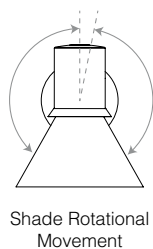

Shade Articulation