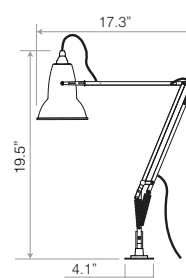

Desk Clamp Mounting

Original 1227

Type 75

Desk Insert Mounting

Original 1227

Type 75

Desk Lamp - Accessories

ANGLEPOISE®