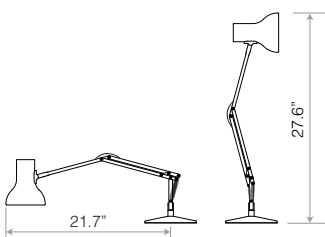

ANGLEPOISE® + Paul Smith

Edition Five

Edition Six

Type 75 Mini Desk Lamp - Paul Smith Editions 5 & 6

Maximum Reach

Desk Lamps

Paul Smith Editions

ANGLEPOISE®