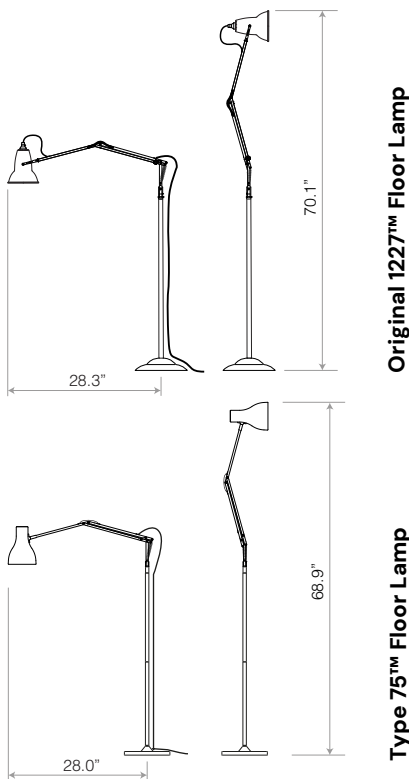

Floor Lamps

ANGLEPOISE®

Spring balanced task lighting with maximum articulation, mounted on a floor pole with heavy weighted base

	Details	Color	SKU	USD exc. Tax	
Original 1227™ Floor Lamp The Original 1227™ floor lamp blends the classic Anglepoise® shade silhouette with constant tension spring articulation on a convenient floor pole base. Consider if you are looking for a highly adjustable reading lamp and stylish, contemporary accessory.	Finish .....Gloss + Chrome fittings Height.....55.1" Width.....17.3" Base Diameter....10.0" Bulb Included.....Yes - 6W LED - E26 Dimmable.....Yes - with extra hardware Switch.....Rocker switch on cable	 Jet Black Linen White Dove Grey	32082 32084 32083	$420.00	
	Type 75™ Floor Lamp You'll find the Type 75™ floor lamp makes the perfect reading light. It combines all the high quality fittings and features you have come to expect from an Anglepoise® with elegant, classic looks, flowing movement and full adjustability.	Finish .....Satin + Brushed fittings Height.....54.3" Width.....16.9" Base Diameter....9.8" Bulb Included.....Yes - 6W LED - E26 Dimmable.....Yes - with extra hardware Switch.....Integrated Shade Switch	Standard Collection Jet Black Alpine White Slate Grey	32681 32685 32689	$420.00
			Silver Luster* Silver Luster	32693*	$420.00
		* While Stocks Last **Brushed Aluminum Finish			

Maximum Reach

Color References

	Closest RAL	Closest PANTONE
 Jet Black	9017	Black C
 Linen White	9010	Cool Gray 1C
 Dove Grey	7040	429C
 Alpine White	9016	White C
 Slate Grey	7012	431C
 Silver Luster	N/A*	N/A*