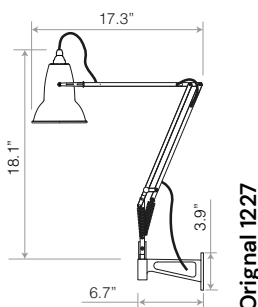

Wall Mounted

Original 1227