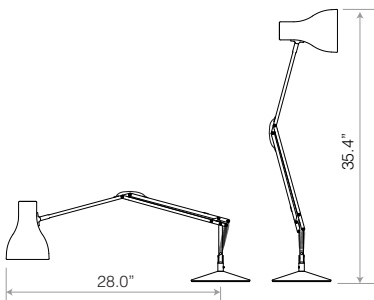

Maximum Reach

Type 75 Desk Lamp - Margaret Howell Edition

Color References

	Closest RAL	Closest PANTONE
Yellow Ochre	1027	618C
Saxon Blue	N/A	7470C
Sienna	N/A	7574C