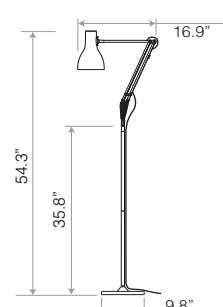

Desk Lamp - Accessories

ANGLEPOISE®

Wall Mounting and Floor Pole options