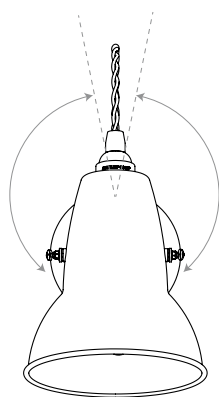

Shade Articulation

Shade Rotational Movement