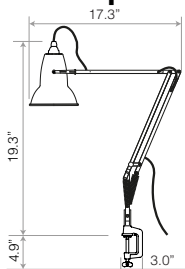

Desk Clamp Mounting

Original 1227