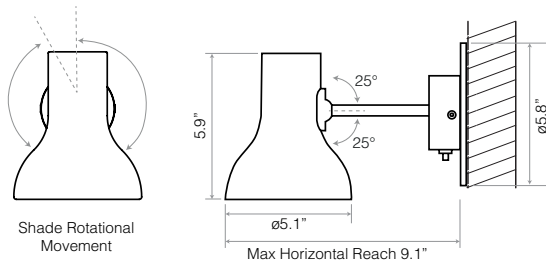

Shade Articulation