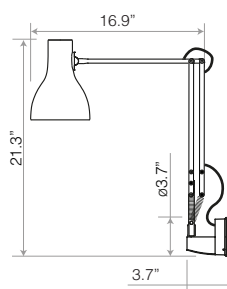

Desk Lamp - Accessories

ANGLEPOISE®

Wall Mounting and Floor Pole options