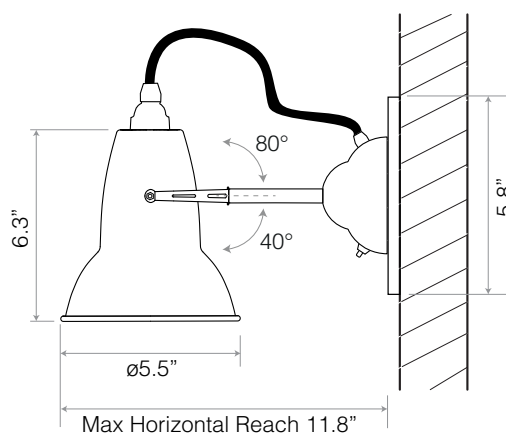

Original 1227 Wall Light shown

Color References

	Closest RAL	Closest PANTONE
☒ Jet Black	9017	Black C
☐ Linen White	9010	Cool Gray 1C
☐ Dove Grey	7040	429C
☐ Pure White	9003	White C
☐ Elephant Grey	7046	Cool Gray 10C