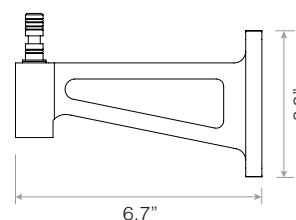

Original Range Wall Bracket

Color References

	Closest RAL	Closest PANTONE
Jet Black	9017	Black C
Alpine White	9016	White C
Silver Luster	N/A*	N/A*
Linen White	9010	Cool Gray 1C
Dove Grey	7040	429C
Elephant Grey	7046	Cool Gray 10C