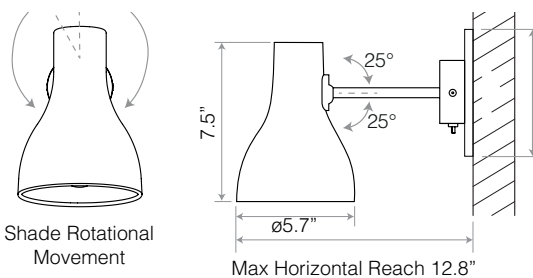

Shade Rotational Movement

Shade Rotational Movement

Color References

	Closest RAL	Closest PANTONE
● Jet Black	9017	Black C
○ Alpine White	9010	White C
● Metallics	N/A	N/A