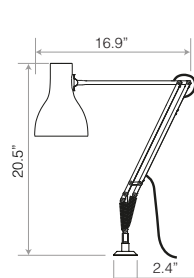

Desk Clamp Mounting

Original 1227

Type 75

Desk Insert Mounting

Original 1227

Type 75

Desk Lamp - Accessories

ANGLEPOISE®