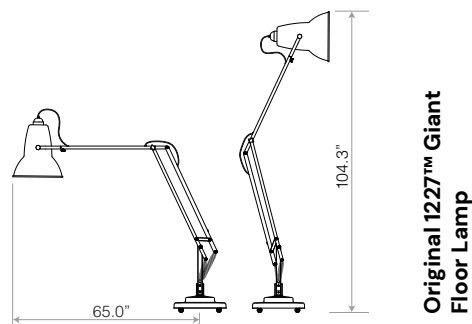

Giant – Oversize Lamps

ANGLEPOISE®

Our Giant Floor lamps are beautifully crafted, functional lights and impressive, illuminated sculptures

		Details	Color	SKU	USD exc. Tax
	Original 1227™ Giant Floor Lamp The Original 1227™ Giant floor lamp is a beautifully crafted, functional light and an impressive, illuminated sculpture. Three times the size of our iconic Original 1227™ design.	Finish .....Gloss + Chrome fittings	● Jet Black	31741	$5995.00
		Height.....68.9"	○ Alpine White	31753	
Width.....55.1"	● Crimson Red	31761			
Base.....17.7" x 17.7"	● Citrus Yellow	31757			
Bulb Included....No – 60W MAX – E26	● Marine Blue	31773			
Dimmable.....Yes – with extra hardware	● Slate Grey	32764			
Switch.....Inline Foot switch	● Jet Black – Satin	32229			
 Not Included					

Maximum Reach

Giant Color References

	Closest RAL	Closest PANTONE
● Jet Black	9017	Black C
○ Alpine White	9016	White C
● Crimson Red	3001	187 C
● Citrus Yellow	1018	115 C
● Marine Blue	5001	3025 C
● Slate Grey	7012	431 C