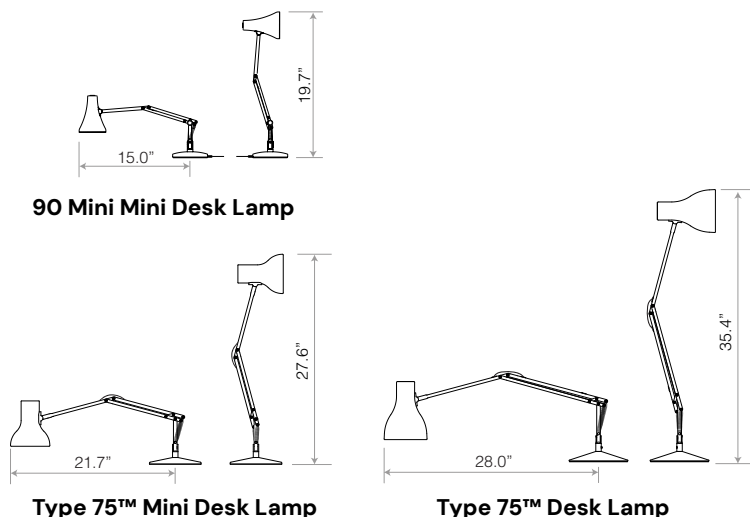

Maximum Reach

Color References

	Closest RAL	Closest PANTONE
Carbon Black	N/A*	N/A*
Steel Blue	N/A*	N/A*
Berry Red	N/A*	N/A*
Jasmine White	9002	Cool Gray 1U
Kelp Green	7009	7771U
Sunburnt Orange	2000	2019U
Avocado Green	250-5	7495U
Turquoise Blue	5012	298U
Jet Black	9017	Black C
Alpine White	9016	White C
Slate Grey	7012	431C
Silver Luster	N/A*	N/A*

*Metallic Anodised Finishes