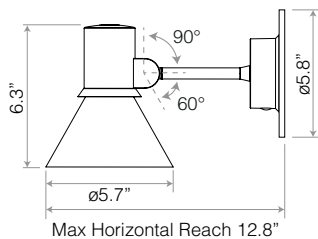

Type 80™ W1 Wall Light