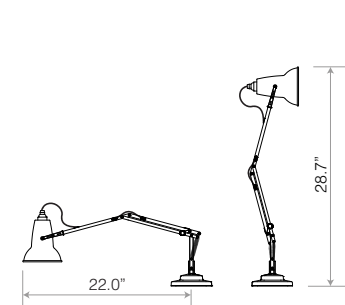

Maximum Reach

Original 1227™ Mini Desk Lamp