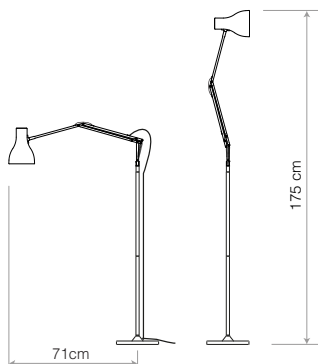

Maximum Reach

Type 75™ Floor Lamp