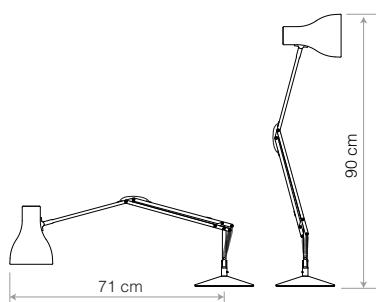

Type 75 Desk Lamp - Paul Smith Editions 5 & 6

Maximum Reach