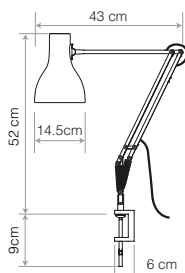

Desk Lamp - Accessories

ANGLEPOISE®

Desk Mounting options