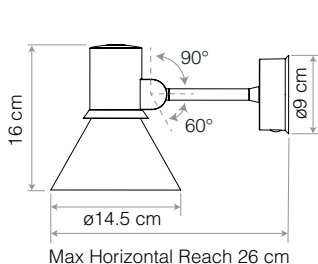

Shade Articulation

Type 80™ W1 Wall Light

Colour References

	Closest RAL	Closest PANTONE
● Matte Black	9017	Black U
● Grey Mist	7038	427U
● Pistachio Green	6021	5575U