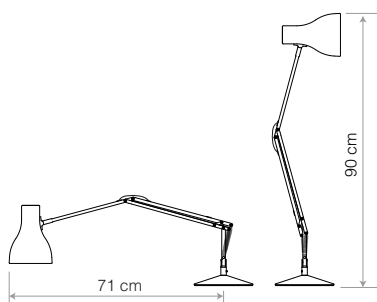

## Maximum Reach

Type 75 Desk Lamp - Margaret Howell Edition