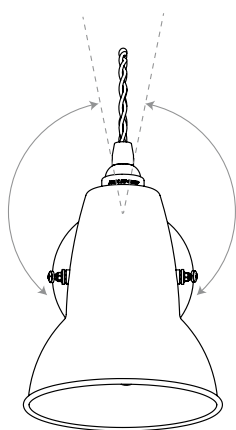

Shade Articulation

Shade Rotational Movement