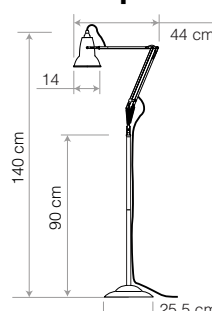

Floor Lamp

Original 1227