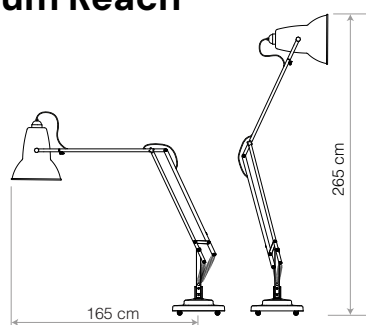

Giant – Oversize Lamps

ANGLEPOISE®

Our Giant Floor lamps are beautifully crafted, functional lights and impressive, illuminated sculptures

		Details	Colour	SKU	USD exc. Tax
	Original 1227™ Giant Floor Lamp The Original 1227™ Giant floor lamp is a beautifully crafted, functional light and an impressive, illuminated sculpture. Three times the size of our iconic Original 1227™ design.	Finish .....Gloss + Chrome fittings	● Jet Black	31738	$4995.00
		Height.....175cm	○ Alpine White	31750	
Width.....140cm	● Crimson Red	31758			
Base.....45 x 45cm	● Citrus Yellow	31754			
Bulb Included....Yes – 13W LED – E27	● Marine Blue	31770			
Dimmable.....Yes, with extra hardware	● Slate Grey	32748			
Switch.....Inline Foot switch	● Jet Black – Satin	30566			
 Included					

Maximum Reach

Original 1227™ Giant Floor Lamp

Giant Colour References

	Closest RAL	Closest PANTONE
● Jet Black	9017	Black C
○ Alpine White	9016	White C
● Crimson Red	3001	187 C
● Citrus Yellow	1018	115 C
● Marine Blue	5001	3025 C
● Slate Grey	7012	431 C