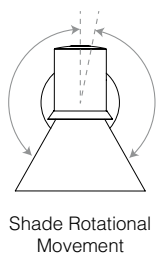

Shade Articulation

Type 80™ W1 Wall Light

Colour References

	Closest RAL	Closest PANTONE
● Matte Black	9017	Black U
● Grey Mist	7038	427U
● Pistachio Green	6021	5575U