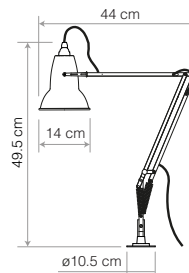

Desk Insert Mounting

Original 1227