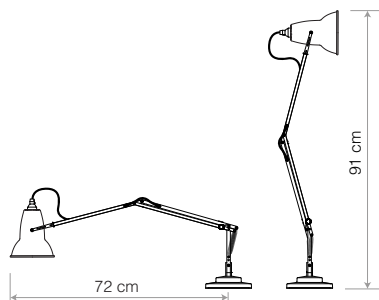

Original 1227™ Desk Lamp
Original 1227™ Brass Desk Lamp

Colour References

	Closest RAL	Closest PANTONE
 Jet Black	9017	Black C
 Linen White	9010	Cool Gray 1C
 Dove Grey	7040	429C
 Coral Red	3016	485C
 Bright Chrome	N/A	N/A
 Elephant Grey	7046	Cool Gray 10C
 Ink Blue	5011	2965C