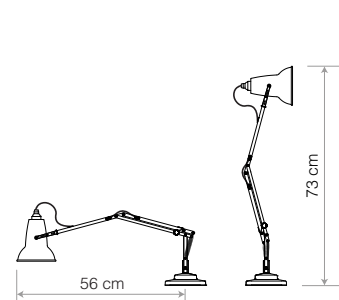

Maximum Reach

Original 1227™ Mini Desk Lamp