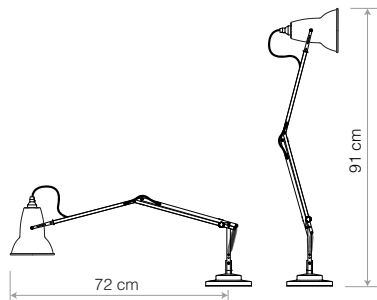

Original 1227™ Desk Lamp
Original 1227™ Brass Desk Lamp

Colour References

	Closest RAL	Closest PANTONE
Jet Black	9017	Black C
Linen White	9010	Cool Gray 1C
Dove Grey	7040	429C
Bright Chrome	N/A	N/A
Elephant Grey	7046	Cool Gray 10C
Ink Blue	5011	2965C