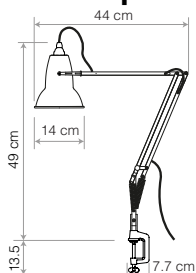

Desk Clamp Mounting

Original 1227