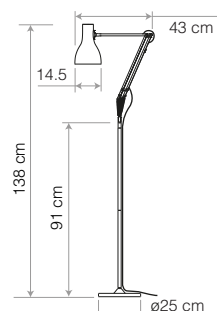

Desk Lamp – Accessories

ANGLEPOISE®

Wall Mounting and Floor Pole options