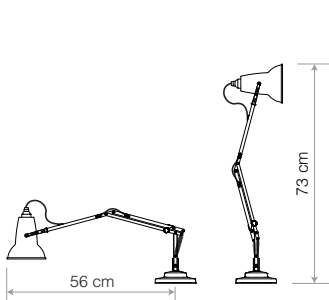

Maximum Reach

Original 1227™ Mini Desk Lamp