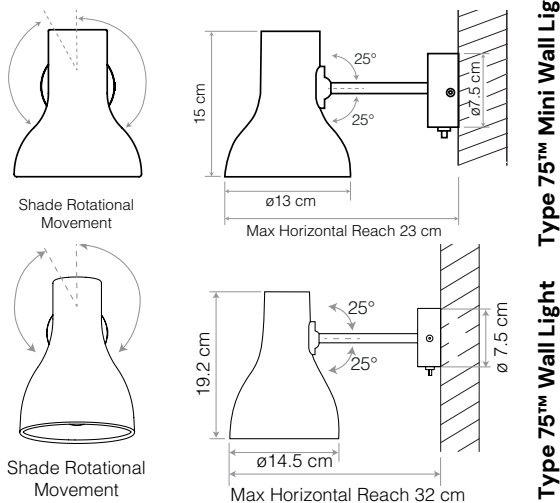

Shade Articulation

Colour References

	Closest RAL	Closest PANTONE
● Jet Black	9017	Black C
○ Alpine White	9010	White C
● Slate Grey	7012	431C
● Yellow Ochre	1027	618C
● Saxon Blue	N/A	7470C
● Sienna	N/A	7574C