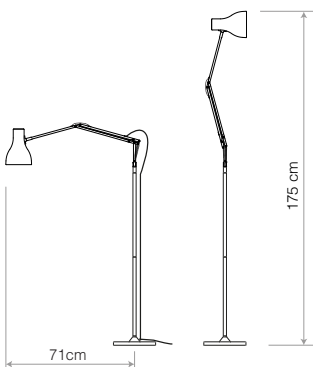

Type 75™ Floor Lamp - Paul Smith Edition 6

Maximum Reach

Type 75™ Floor Lamp