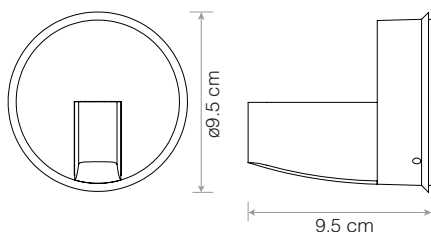

Wall Brackets

Type Range Wall Bracket