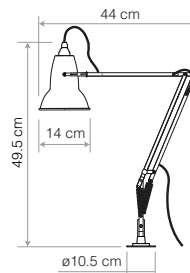

Desk Insert Mounting

Original 1227