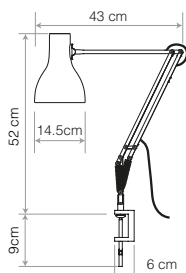

Desk Lamp - Accessories

ANGLEPOISE®

Desk Mounting options