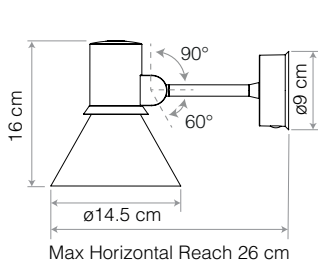

Shade Articulation

Type 80™ W1 Wall Light

Colour References

	Closest RAL	Closest PANTONE
● Matte Black	9017	Black U
● Grey Mist	7038	427U
● Pistachio Green	6021	5575U