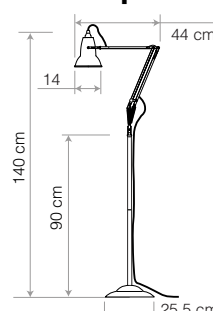

Floor Lamp

Original 1227