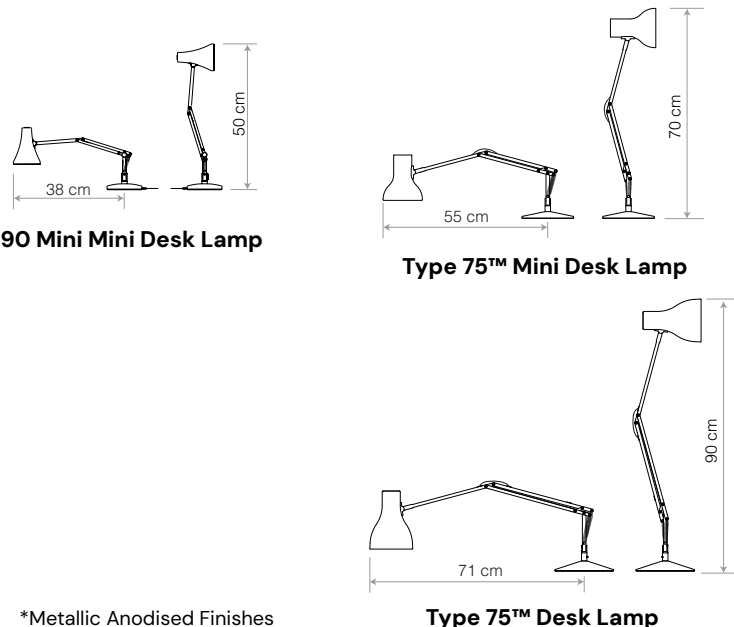

Maximum Reach

Colour References

	Closest RAL	Closest PANTONE
Carbon Black	N/A*	N/A*
Steel Blue	N/A*	N/A*
Berry Red	N/A*	N/A*
Jasmine White	9002	Cool Gray 1U
Kelp Green	7009	7771U
Sunburnt Orange	2000	2019U
Avocado Green	250-5	7495U
Turquoise Blue	5012	298U
Jet Black	9017	Black C
Alpine White	9016	White C
Slate Grey	7012	431C
Silver Lustre	N/A*	N/A*

*Metallic Anodised Finishes