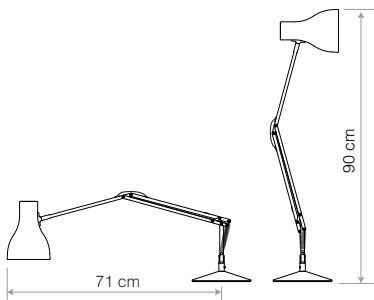

Maximum Reach

Type 75 Desk Lamp - Margaret Howell Edition

Colour References

	Closest RAL	Closest PANTONE
● Yellow Ochre	1027	618C
● Saxon Blue	N/A	7470C
● Sienna	N/A	7574C