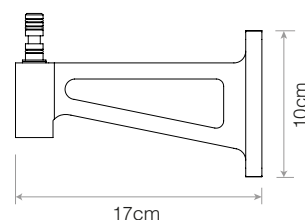

Original Range Wall Bracket

Colour References

	Closest RAL	Closest PANTONE
Jet Black	9017	Black C
Alpine White	9016	White C
Silver Lustre	N/A*	N/A*
Linen White	9010	Cool Gray 1C
Dove Grey	7040	429C
Bright Chrome	N/A	N/A
Elephant Grey	7046	Cool Gray 10C