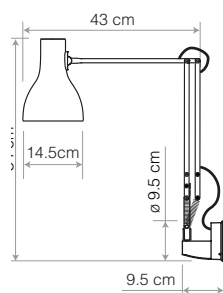

Original 1227

Type 75