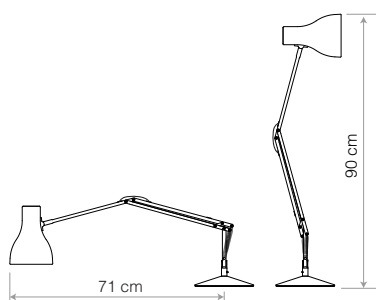

Type 75 Desk Lamp - Paul Smith Edition 6

Maximum Reach