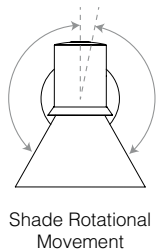

Shade Articulation

Type 80™ W1 Wall Light

Colour References

	Closest RAL	Closest PANTONE
● Matte Black	9017	Black U
● Grey Mist	7038	427U
● Pistachio Green	6021	5575U