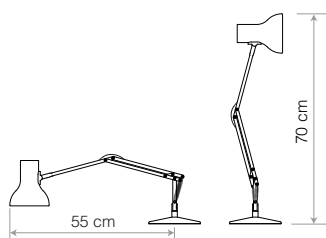

ANGLEPOISE® + Paul Smith

Edition Five

Edition Six

Type 75 Mini Desk Lamp - Paul Smith Editions 5 & 6

Maximum Reach

Desk Lamps

Paul Smith Editions

ANGLEPOISE®