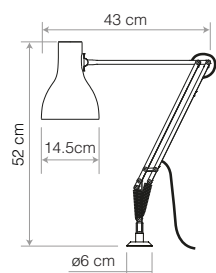

Desk Lamp - Accessories

ANGLEPOISE®

Desk Mounting options