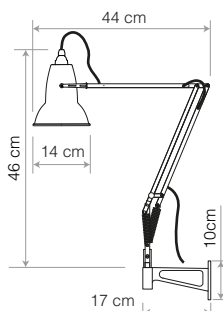

Wall Mounted

Original 1227