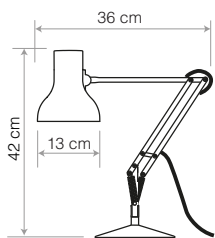

Desk Lamps

Paul Smith Editions

ANGLEPOISE®

Details

Colour

SKU

£ ex. VAT