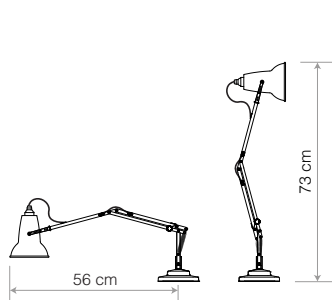

Maximum Reach

Original 1227™ Mini Desk Lamp