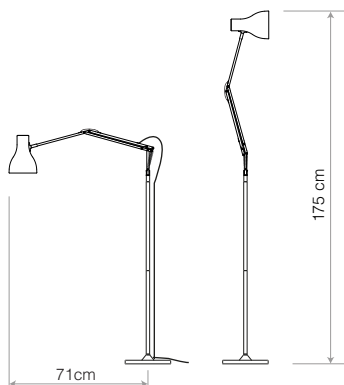

Maximum Reach

Type 75™ Floor Lamp

Colour References

	Closest RAL	Closest PANTONE
● Yellow Ochre	1027	618C
● Saxon Blue	N/A	7470C
● Sienna	N/A	7574C