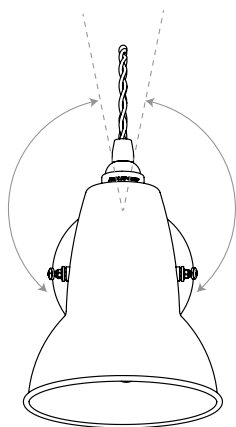

Shade Articulation

Shade Rotational Movement