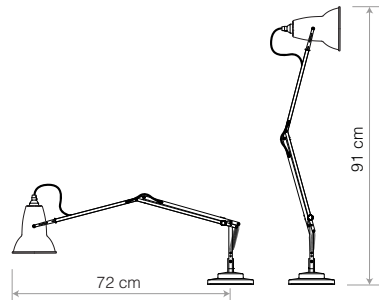

Original 1227™ Desk Lamp
Original 1227™ Brass Desk Lamp

Colour References

	Closest RAL	Closest PANTONE
 Jet Black	9017	Black C
 Linen White	9010	Cool Gray 1C
 Dove Grey	7040	429C
 Coral Red	3016	485C
 Sage Green	6021	5635C
 Buttermilk Yellow	1014	7501C
 Neptune Blue	2403010	7546 C
 Bright Chrome	N/A	N/A
 Elephant Grey	7046	Cool Gray 10C
 Ink Blue	5011	2965C