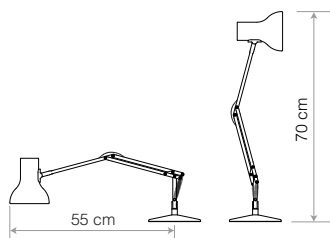

Maximum Reach