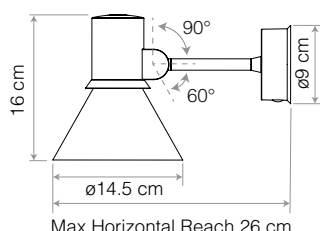

Shade Articulation

Max Horizontal Reach 26 cm

Type 80™ W1 Wall Light

Colour References

	Closest RAL	Closest PANTONE
Matte Black	9017	Black U
Grey Mist	7038	427U
Pistachio Green	6021	5575U