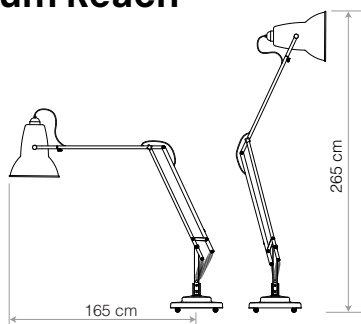

Giant – Oversize Lamps

ANGLEPOISE®

Our Giant Floor lamps are beautifully crafted, functional lights and impressive, illuminated sculptures

		Details	Colour	SKU	£ ex. VAT
	Original 1227™ Giant Floor Lamp The Original 1227™ Giant floor lamp is a beautifully crafted, functional light and an impressive, illuminated sculpture. Three times the size of our iconic Original 1227™ design.	Finish .....Gloss + Chrome fittings	● Jet Black	31738	£3079.17
		Height.....175cm	○ Alpine White	31750	
Width.....140cm	● Crimson Red	31758			
Base.....45 x 45cm	● Citrus Yellow	31754			
Bulb Included....Yes – 13W LED – E27	● Marine Blue	31770			
Dimmable.....Yes, with extra hardware	● Slate Grey	32748			
Switch.....Inline Foot switch	● Jet Black – Satin	30566			
Included					

Maximum Reach

Original 1227™ Giant Floor Lamp

Giant Colour References

	Closest RAL	Closest PANTONE
● Jet Black	9017	Black C
○ Alpine White	9016	White C
● Crimson Red	3001	187 C
● Citrus Yellow	1018	115 C
● Marine Blue	5001	3025 C
● Slate Grey	7012	431 C