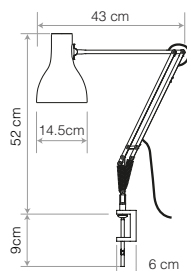

Desk Lamp - Accessories

ANGLEPOISE®

Desk Mounting options