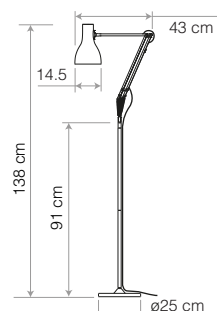

Desk Lamp - Accessories

ANGLEPOISE®

Wall Mounting and Floor Pole options