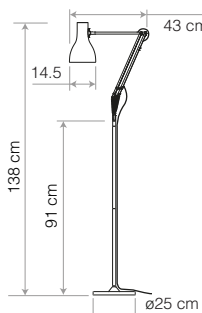

Floor Lamps

Margaret Howell Editions

ANGLEPOISE®

Details

Colour

SKU

£ ex. VAT

Type 75™ Floor Lamp Margaret Howell Edition

You'll find our Type 75™ floor lamp makes the perfect reading light. It combines high quality fittings with elegant, classic looks, flowing movement and full adjustability. The Yellow Ochre Edition was colour-matched to an original 1970's Anglepoise lamp owned by Margaret Howell.

Finish .....Satin + Brushed fittings

Height.....138cm

Width.....43cm

Depth.....25cm

Bulb Included....Yes - 6W LED - E27

Dimmable.....Yes, with extra hardware

Switch.....Rocker Switch on cable

Yellow Ochre 31013

Saxon Blue 32888

Sienna 32884

£240.83

ANGLEPOISE® + MARGARET HOWELL