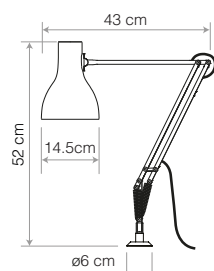

Desk Lamp - Accessories

ANGLEPOISE®

Desk Mounting options