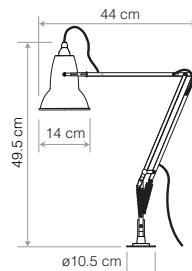

Desk Insert Mounting

Original 1227