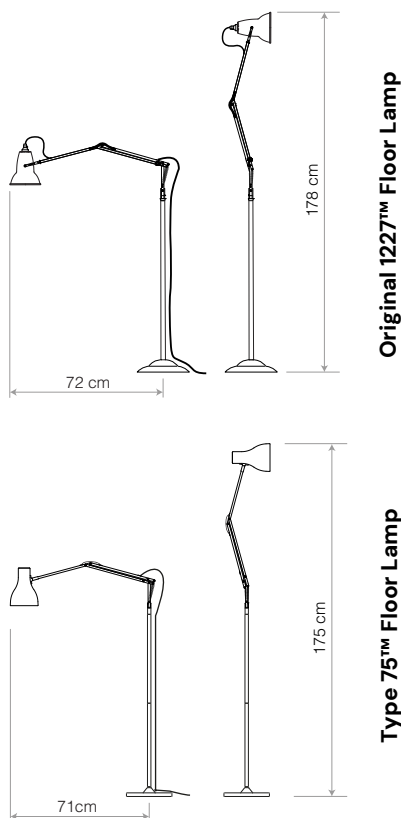

Maximum Reach

Colour References

	Closest RAL	Closest PANTONE
● Jet Black	9017	Black C
● Linen White	9010	Cool Gray 1C
● Dove Grey	7040	429C
● Sage Green	6021	5635C
● Buttermilk Yellow	1014	7501C
● Neptune Blue	2403010	7546 C
● Alpine White	9016	White C
● Slate Grey	7012	431C
● Silver Lustre	N/A*	N/A*