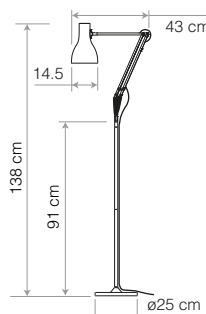

Floor Lamps

Paul Smith Editions

ANGLEPOISE®

Details

Colour

SKU

£ ex. VAT