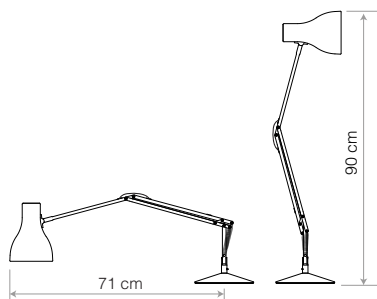

Type 75 Desk Lamp - Paul Smith Editions 5 & 6

Maximum Reach