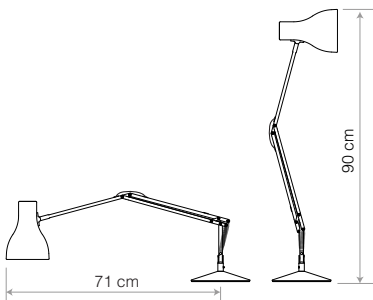

Maximum Reach

Type 75 Desk Lamp - Margaret Howell Edition

Colour References

	Closest RAL	Closest PANTONE
● Yellow Ochre	1027	618C
● Saxon Blue	N/A	7470C
● Sienna	N/A	7574C