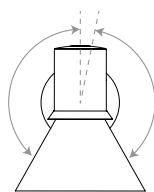

Shade Articulation

Shade Rotational Movement