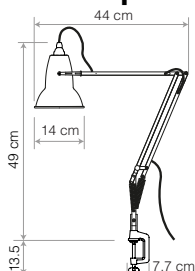

Desk Clamp Mounting

Original 1227