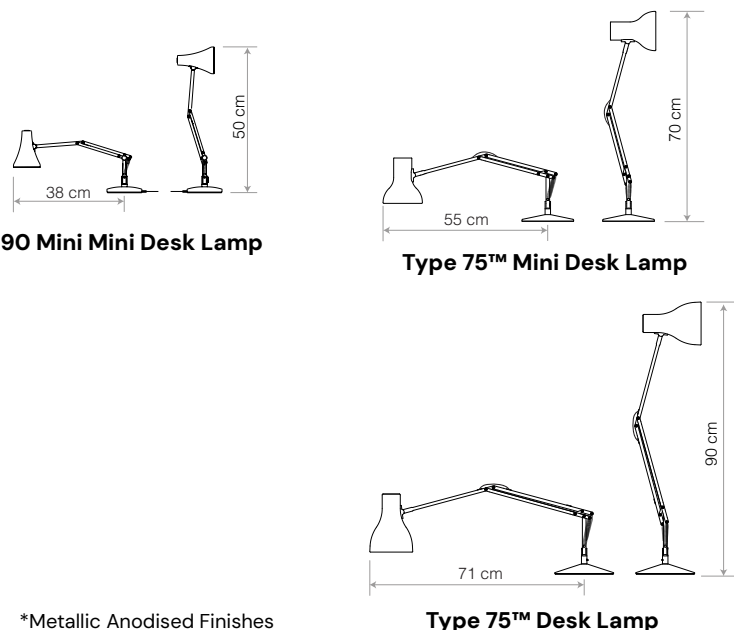

Maximum Reach

Colour References

	Closest RAL	Closest PANTONE
● Carbon Black	N/A*	N/A*
● Steel Blue	N/A*	N/A*
● Berry Red	N/A*	N/A*
● Jasmine White	9002	Cool Gray 1U
● Kelp Green	7009	7771U
● Sunburnt Orange	2000	2019U
● Avocado Green	250-5	7495U
● Turquoise Blue	5012	298U
● Jet Black	9017	Black C
○ Alpine White	9016	White C
● Slate Grey	7012	431C
● Silver Lustre	N/A*	N/A*

*Metallic Anodised Finishes