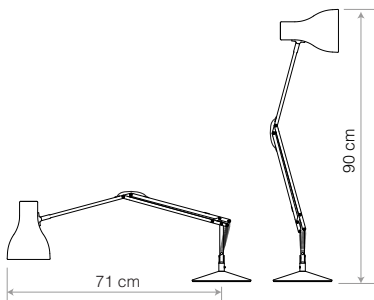

Maximum Reach

Type 75 Desk Lamp – Margaret Howell Edition

Colour References

	Closest RAL	Closest PANTONE
● Yellow Ochre	1027	618C
● Saxon Blue	N/A	7470C
● Sienna	N/A	7574C