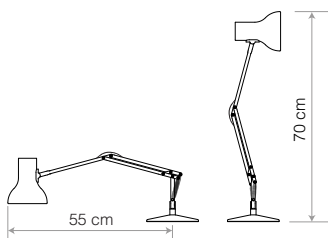

Edition One

Edition Three

Edition Four

Type 75 Mini Desk Lamp - Paul Smith Editions 1, 3 & 4

Maximum Reach

Desk Lamps

Paul Smith Editions

ANGLEPOISE®