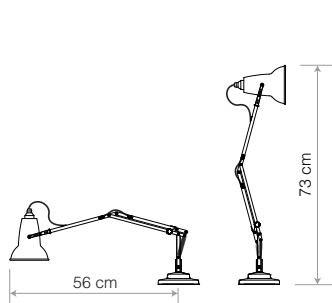

Maximum Reach

Original 1227™ Mini Desk Lamp