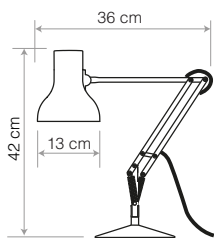

FinishSatin + Brushed fittings

Height.....42cm

Width.....36cm

Base Diameter...17cm

Bulb Included.....Yes - 6W LED - E27

Dimmable.....Yes, with extra hardware

Switch.....Rocker switch on cable

PS Edition One