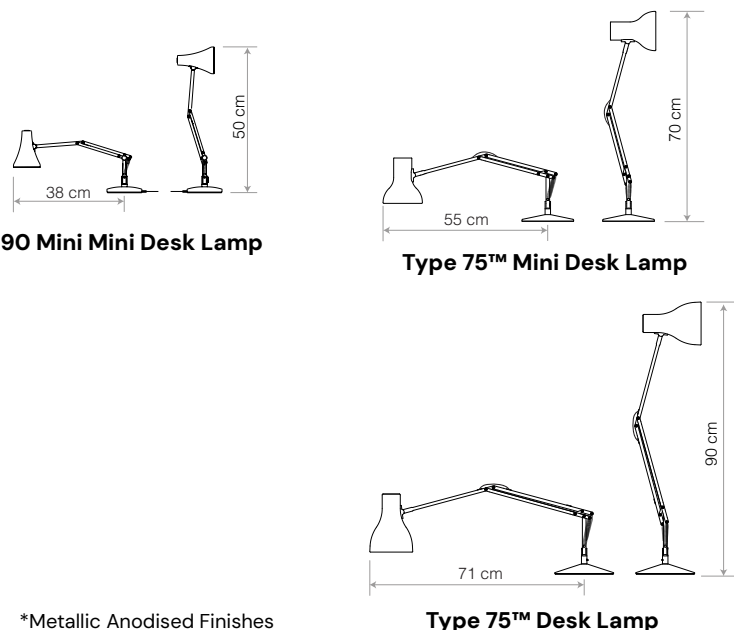

Maximum Reach

Colour References

	Closest RAL	Closest PANTONE
Carbon Black	N/A*	N/A*
Steel Blue	N/A*	N/A*
Berry Red	N/A*	N/A*
Jasmine White	9002	Cool Gray 1U
Kelp Green	7009	7771U
Sunburnt Orange	2000	2019U
Avocado Green	250-5	7495U
Turquoise Blue	5012	298U
Jet Black	9017	Black C
Alpine White	9016	White C
Slate Grey	7012	431C
Silver Lustre	N/A*	N/A*

*Metallic Anodised Finishes