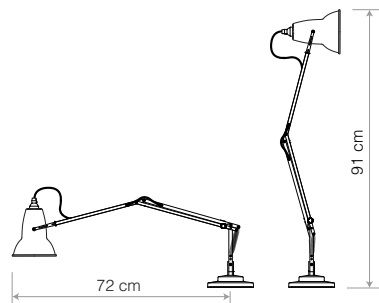

Original 1227™ Desk Lamp
Original 1227™ Brass Desk Lamp

Colour References

	Closest RAL	Closest PANTONE
 Jet Black	9017	Black C
 Linen White	9010	Cool Gray 1C
 Dove Grey	7040	429C
 Coral Red	3016	485C
 Sage Green	6021	5635C
 Buttermilk Yellow	1014	7501C
 Neptune Blue	2403010	7546 C
 Bright Chrome	N/A	N/A
 Elephant Grey	7046	Cool Gray 10C
 Ink Blue	5011	2965C