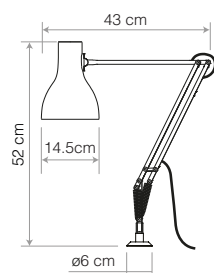

Desk Lamp - Accessories

ANGLEPOISE®

Desk Mounting options