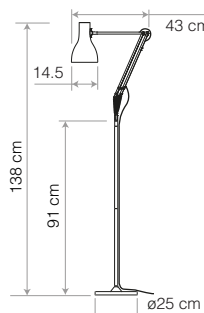

Floor Lamps

Margaret Howell Editions

ANGLEPOISE®

Details

Colour

SKU

€ ex.Tax

Type 75™ Floor Lamp Margaret Howell Edition

You'll find our Type 75™ floor lamp makes the perfect reading light. It combines high quality fittings with elegant, classic looks, flowing movement and full adjustability. The Yellow Ochre Edition was colour-matched to an original 1970's Anglepoise lamp owned by Margaret Howell.

Finish	Satin + Brushed fittings
Height.....	138cm
Width.....	43cm
Depth.....	25cm
Bulb Included....	Yes - 6W LED - E27
Dimmable.....	Yes, with extra hardware
Switch.....	Rocker Switch on cable

	Yellow Ochre	31171	
	Saxon Blue	32889	€304.17
	Sienna	32885	

ANGLEPOISE® + MARGARET HOWELL