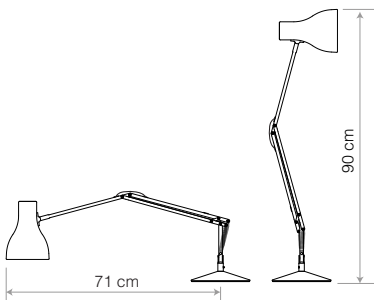

Maximum Reach

Type 75 Desk Lamp - Margaret Howell Edition

Colour References

	Closest RAL	Closest PANTONE
	1027	618C
	N/A	7470C
	N/A	7574C