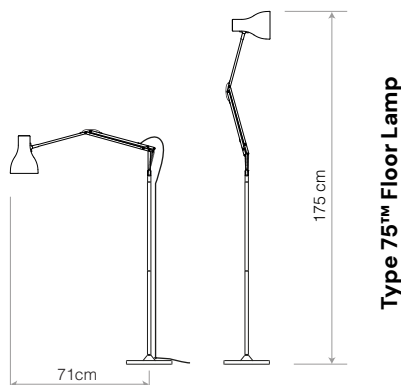

Floor Lamps

ANGLEPOISE®

Spring balanced task lighting with maximum articulation, mounted on a floor pole with heavy weighted base

	Details	Colour	SKU	€ ex.Tax		
Original 1227™ Floor Lamp The Original 1227™ floor lamp blends the classic Anglepoise® shade silhouette and constant spring articulation with an attractive, braided, coloured cable. Consider if you are looking for a highly adjustable reading lamp and stylish, contemporary accessory. Included	Finish .....Gloss + Chrome fittings Height.....140cm Width.....44cm Depth.....25.5cm Bulb Included....Yes - 6W LED - E27 Dimmable.....Yes - with extra hardware Switch.....Rocker switch on cable	● Jet Black ○ Linen White ● Dove Grey	31645 31647 31649	€304.17		
	Type 75™ Floor Lamp You'll find the Type 75™ floor lamp makes the perfect reading light. It combines all the high quality fittings and features you have come to expect from an Anglepoise® with elegant, classic looks, flowing movement and full adjustability. Included	Finish .....Satin + Brushed fittings Height.....138cm Width.....43cm Depth.....25cm Bulb Included....Yes - 6W LED - E27 Dimmable.....Yes, with extra hardware Switch.....Integrated Shade Switch	Standard Collection ● Jet Black ○ Alpine White ● Slate Grey		32679 32683 32687	€304.17
			Silver Lustre* ● Silver Lustre	32691	*Brushed Aluminium Finish	

Maximum Reach

Colour References

	Closest RAL	Closest PANTONE
● Jet Black	9017	Black C
○ Linen White	9010	Cool Gray 1C
● Dove Grey	7040	429C
○ Alpine White	9016	White C
● Slate Grey	7012	431C
● Silver Lustre	N/A*	N/A*