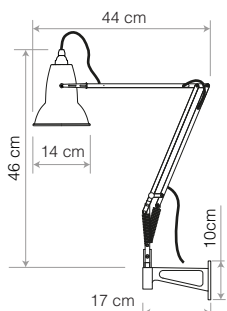

Wall Mounted

Original 1227