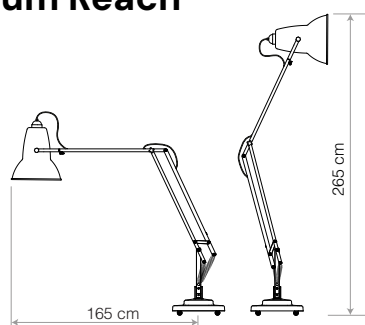

Giant – Oversize Lamps

ANGLEPOISE®

Our Giant Floor lamps are beautifully crafted, functional lights and impressive, illuminated sculptures

		Details	Colour	SKU	€ ex.Tax
	Original 1227™ Giant Floor Lamp The Original 1227™ Giant floor lamp is a beautifully crafted, functional light and an impressive, illuminated sculpture. Three times the size of our iconic Original 1227™ design.	Finish .....Gloss + Chrome fittings	● Jet Black	31739	€3829.17
		Height.....175cm	○ Alpine White	31751	
Width.....140cm	● Crimson Red	31759			
Base.....45 x 45cm	● Citrus Yellow	31755			
Bulb Included....Yes – 13W LED – E27	● Marine Blue	31771			
Dimmable.....Yes, with extra hardware	● Slate Grey	32749			
Switch.....Inline Foot switch	● Jet Black – Satin	30586			
Included					

Maximum Reach

Original 1227™ Giant Floor Lamp

Giant Colour References

	Closest RAL	Closest PANTONE
● Jet Black	9017	Black C
○ Alpine White	9016	White C
● Crimson Red	3001	187 C
● Citrus Yellow	1018	115 C
● Marine Blue	5001	3025 C
● Slate Grey	7012	431 C