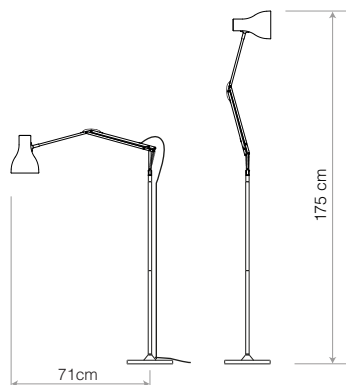

Maximum Reach

Type 75™ Floor Lamp

Colour References

	Closest RAL	Closest PANTONE
	1027	618C
	N/A	7470C
	N/A	7574C