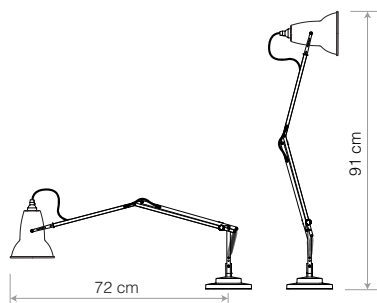

Original 1227™ Desk Lamp
Original 1227™ Brass Desk Lamp

Colour References

	Closest RAL	Closest PANTONE
 Jet Black	9017	Black C
 Linen White	9010	Cool Gray 1C
 Dove Grey	7040	429C
 Bright Chrome	N/A	N/A
 Elephant Grey	7046	Cool Gray 10C
 Ink Blue	5011	2965C