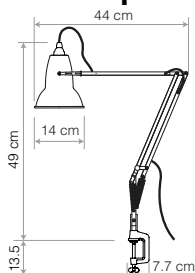

Desk Clamp Mounting

Original 1227