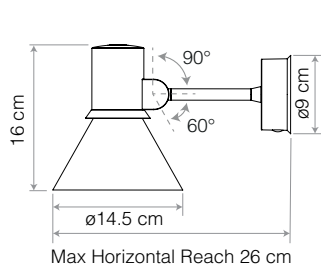

Shade Articulation

Type 80™ W1 Wall Light

Colour References

	Closest RAL	Closest PANTONE
● Matte Black	9017	Black U
● Grey Mist	7038	427U
● Pistachio Green	6021	5575U