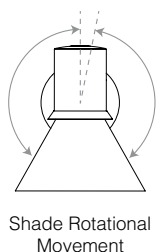

Shade Articulation

Type 80™ W1 Wall Light

Colour References

	Closest RAL	Closest PANTONE
● Matte Black	9017	Black U
● Grey Mist	7038	427U
● Pistachio Green	6021	5575U