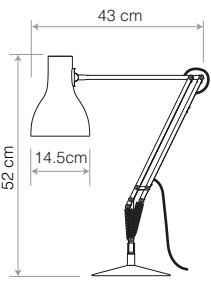

Desk Lamps

Margaret Howell Editions

ANGLEPOISE®

Details

Colour

SKU

€ ex.Tax

Type 75™ Desk Lamp Margaret Howell Edition

This edition of the Type 75 Desk Lamp unites our best-selling desk lamp design with one of Britain's foremost clothing designers. Margaret Howell has frequently championed the Anglepoise desk lamp, admiring the similar design qualities that are the essence of her clothing: simplicity, functionality, authenticity and timelessness with a touch of vintage style.

Finish .....Satin + Brushed fittings
Height.....52cm
Width.....43cm
Base Diameter...19cm
Bulb Included....Yes - 6W LED - E27
Dimmable.....Yes, with extra hardware
Switch.....Rocker switch on cable

	Yellow Ochre	31170
	Saxon Blue	32116
	Sienna	32857

€232.50

ANGLEPOISE® + MARGARET HOWELL