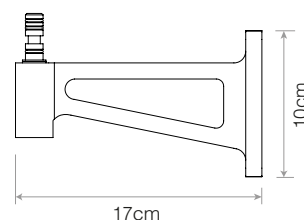

Original Range Wall Bracket

Colour References

	Closest RAL	Closest PANTONE
Jet Black	9017	Black C
Alpine White	9016	White C
Silver Lustre	N/A*	N/A*
Linen White	9010	Cool Gray 1C
Dove Grey	7040	429C
Bright Chrome	N/A	N/A
Elephant Grey	7046	Cool Gray 10C