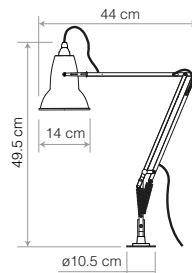

Desk Insert Mounting

Original 1227