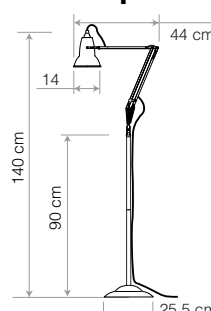

Floor Lamp

Original 1227