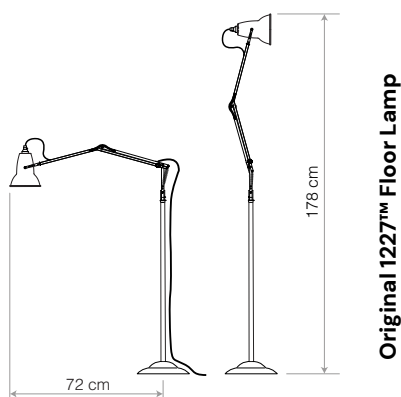

Floor Lamps

ANGLEPOISE®

Spring balanced task lighting with maximum articulation, mounted on a floor pole with heavy weighted base

	Details	Colour	SKU	€ ex.Tax		
Original 1227™ Floor Lamp The Original 1227™ floor lamp blends the classic Anglepoise® shade silhouette and constant spring articulation with an attractive, braided, coloured cable. Consider if you are looking for a highly adjustable reading lamp and stylish, contemporary accessory. Included	Finish .....Gloss + Chrome fittings Height.....140cm Width.....44cm Depth.....25.5cm Bulb Included....Yes - 6W LED - E27 Dimmable.....Yes - with extra hardware Switch.....Rocker switch on cable	● Jet Black ○ Linen White ● Dove Grey	31645 31647 31649	€304.17		
	Type 75™ Floor Lamp You'll find the Type 75™ floor lamp makes the perfect reading light. It combines all the high quality fittings and features you have come to expect from an Anglepoise® with elegant, classic looks, flowing movement and full adjustability. Included	Finish .....Satin + Brushed fittings Height.....138cm Width.....43cm Depth.....25cm Bulb Included....Yes - 6W LED - E27 Dimmable.....Yes, with extra hardware Switch.....Integrated Shade Switch	Standard Collection ● Jet Black ○ Alpine White ● Slate Grey		32679 32683 32687	€304.17
			Silver Lustre* ● Silver Lustre	32691	*Brushed Aluminium Finish	

Maximum Reach

Colour References

	Closest RAL	Closest PANTONE
● Jet Black	9017	Black C
○ Linen White	9010	Cool Gray 1C
● Dove Grey	7040	429C
○ Alpine White	9016	White C
● Slate Grey	7012	431C
● Silver Lustre	N/A*	N/A*