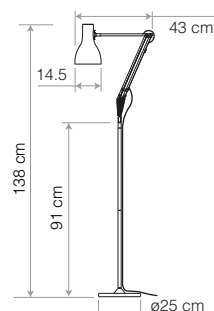

Desk Lamp – Accessories

ANGLEPOISE®

Wall Mounting and Floor Pole options