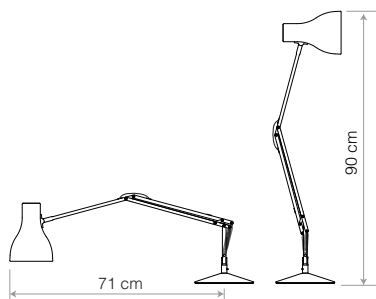

Type 75 Desk Lamp - Paul Smith Edition 6

Maximum Reach