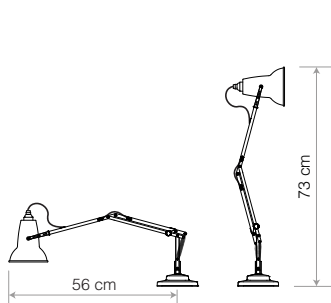

Maximum Reach

Original 1227™ Mini Desk Lamp