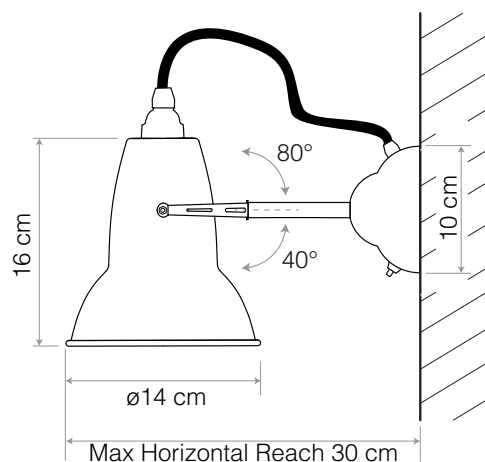

Original 1227 Wall Light shown

Colour References

	Closest RAL	Closest PANTONE
● Jet Black	9017	Black C
● Linen White	9010	Cool Gray 1C
● Dove Grey	7040	429C
○ Pure White	9003	White C
● Elephant Grey	7046	Cool Gray 10C
● Ink Blue	5011	2965C