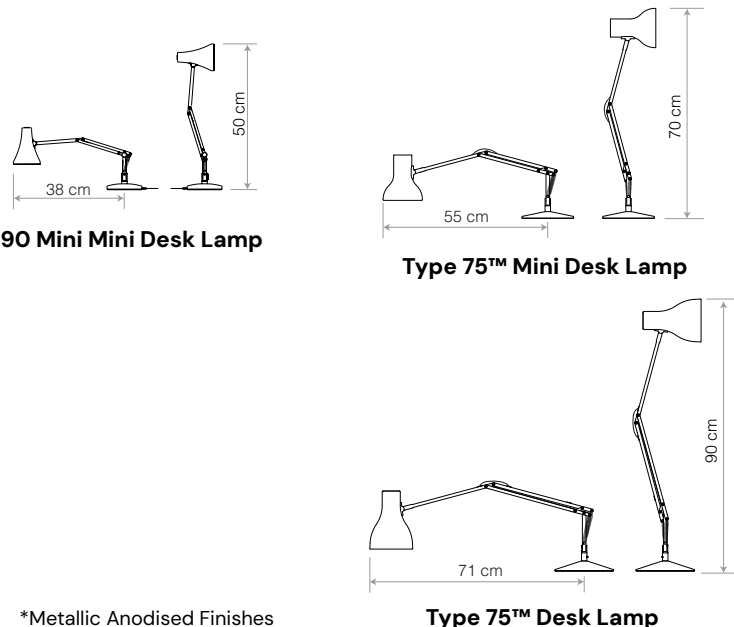

Maximum Reach

Colour References

	Closest RAL	Closest PANTONE
Carbon Black	N/A*	N/A*
Steel Blue	N/A*	N/A*
Berry Red	N/A*	N/A*
Jasmine White	9002	Cool Gray 1U
Kelp Green	7009	777IU
Sunburnt Orange	2000	2019U
Avocado Green	250-5	7495U
Turquoise Blue	5012	298U
Jet Black	9017	Black C
Alpine White	9016	White C
Slate Grey	7012	431C
Silver Lustre	N/A*	N/A*

*Metallic Anodised Finishes