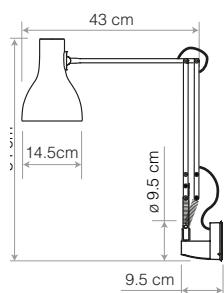

Original 1227

Type 75