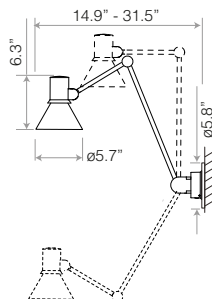

Type 80™ W3 Wall Light

Color References

	Closest RAL	Closest PANTONE
 Matte Black	9017	Black U
 Grey Mist	7038	427U
 Rose Pink	3012	7523U
 Pistachio Green	6021	5575U