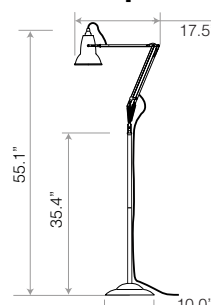

Floor Lamp

Original 1227