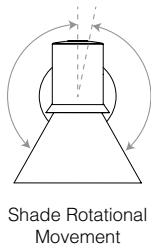

Shade Articulation

Type 80™ W1 Wall Light