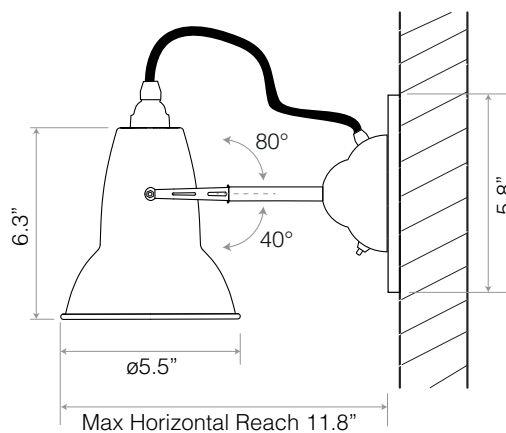

Original 1227 Wall Light shown

Color References

	Closest RAL	Closest PANTONE
☒ Jet Black	9017	Black C
☐ Linen White	9010	Cool Gray 1C
☐ Dove Grey	7040	429C
☐ Pure White	9003	White C
☐ Elephant Grey	7046	Cool Gray 10C