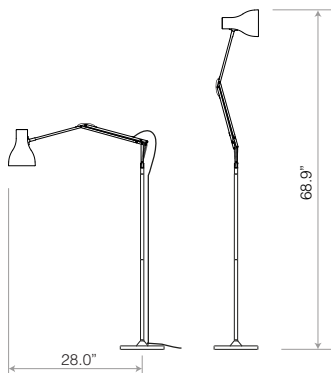

Floor Lamps

Margaret Howell Editions

ANGLEPOISE®

		Details	Color	SKU	CAD - MAP exc. Tax	
	Type 75™ Floor Lamp Margaret Howell Edition You'll find our Type 75™ floor lamp makes the perfect reading light. It combines high quality fittings with elegant, classic looks, flowing movement and full adjustability. The Yellow Ochre Edition was colour-matched to an original 1970's Anglepoise lamp owned by Margaret Howell.	Finish .....Satin + Brushed fittings				
		Height.....54.3"				
		Width.....16.9"	Yellow Ochre	32166		
		Base Diameter...9.8"	Saxon Blue	32890	$588.00	
		Bulb Included.....Yes - 6W LED - E26	Sienna	32886		
		Dimmable.....Yes - with extra hardware				
		Switch.....Integrated Foot Switch				

Included

ANGLEPOISE® + MARGARET HOWELL

Maximum Reach

Type 75™ Floor Lamp

Color References

	Closest RAL	Closest PANTONE
Yellow Ochre	1027	618C
Saxon Blue	N/A	7470C
Sienna	N/A	7574C