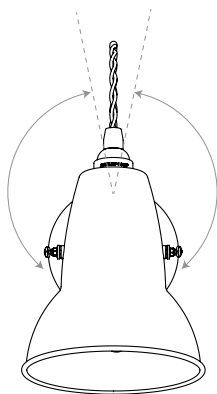

Shade Articulation

Shade Rotational Movement