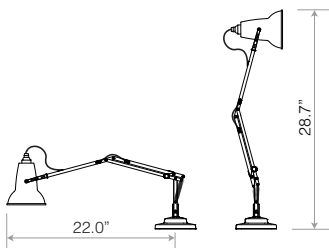

Original 1227™ Mini Desk Lamp