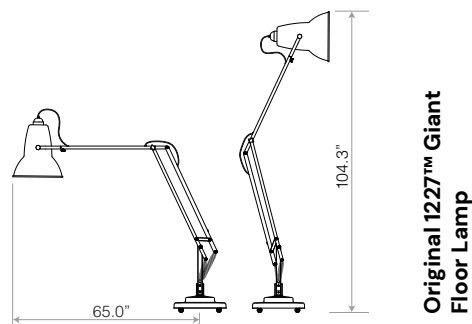

Giant – Oversize Lamps

ANGLEPOISE®

Our Giant Floor lamps are beautifully crafted, functional lights and impressive, illuminated sculptures

		Details	Color	SKU	CAD – MAP exc. Tax
	Original 1227™ Giant Floor Lamp The Original 1227™ Giant floor lamp is a beautifully crafted, functional light and an impressive, illuminated sculpture. Three times the size of our iconic Original 1227™ design.	Finish .....Gloss + Chrome fittings	● Jet Black	31741	$8393.00
		Height.....68.9"	○ Alpine White	31753	
Width.....55.1"	● Crimson Red	31761			
Base.....17.7" x 17.7"	● Citrus Yellow	31757			
Bulb Included....No – 60W MAX – E26	● Marine Blue	31773			
Dimmable.....Yes – with extra hardware	● Slate Grey	32764			
Switch.....Inline Foot switch	● Jet Black – Satin	32229			
 Not Included					

Maximum Reach

Giant Color References

	Closest RAL	Closest PANTONE
● Jet Black	9017	Black C
○ Alpine White	9016	White C
● Crimson Red	3001	187 C
● Citrus Yellow	1018	115 C
● Marine Blue	5001	3025 C
● Slate Grey	7012	431 C