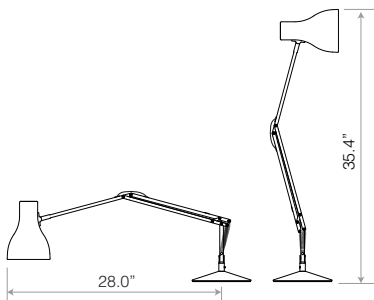

Maximum Reach

Type 75 Desk Lamp - Margaret Howell Edition

Color References

	Closest RAL	Closest PANTONE
Yellow Ochre	1027	618C
Saxon Blue	N/A	7470C
Sienna	N/A	7574C