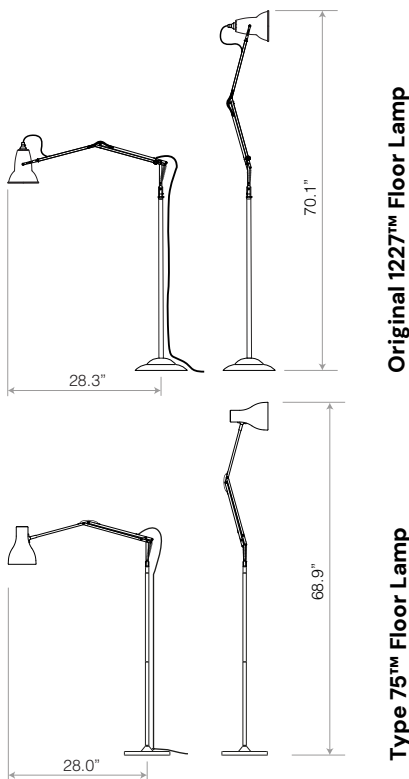

Floor Lamps

ANGLEPOISE®

Spring balanced task lighting with maximum articulation, mounted on a floor pole with heavy weighted base

CAD – MAP

	Details	Color	SKU	exc. Tax	
Original 1227™ Floor Lamp The Original 1227™ floor lamp blends the classic Anglepoise® shade silhouette with constant tension spring articulation on a convenient floor pole base. Consider if you are looking for a highly adjustable reading lamp and stylish, contemporary accessory.	Finish .....Gloss + Chrome fittings Height.....55.1" Width.....17.3" Base Diameter....10.0" Bulb Included.....Yes - 6W LED - E26 Dimmable.....Yes - with extra hardware Switch.....Rocker switch on cable	 Jet Black Linen White Dove Grey	32082 32084 32083	$588.00	
	Type 75™ Floor Lamp You'll find the Type 75™ floor lamp makes the perfect reading light. It combines all the high quality fittings and features you have come to expect from an Anglepoise® with elegant, classic looks, flowing movement and full adjustability.	Finish .....Satin + Brushed fittings Height.....54.3" Width.....16.9" Base Diameter....9.8" Bulb Included.....Yes - 6W LED - E26 Dimmable.....Yes - with extra hardware Switch.....Integrated Shade Switch	Standard Collection Jet Black Alpine White Slate Grey	32681 32685 32689	$588.00
			Silver Luster* Silver Luster	32693*	$588.00
		* While Stocks Last **Brushed Aluminum Finish			

Maximum Reach

Color References

	Closest RAL	Closest PANTONE
 Jet Black	9017	Black C
 Linen White	9010	Cool Gray 1C
 Dove Grey	7040	429C
 Alpine White	9016	White C
 Slate Grey	7012	431C
 Silver Luster	N/A*	N/A*