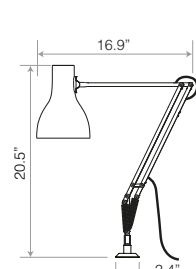

Desk Clamp Mounting

Original 1227

Type 75

Desk Insert Mounting

Original 1227

Type 75

Desk Lamp - Accessories

ANGLEPOISE®