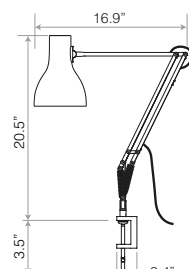

Desk Lamp - Accessories

ANGLEPOISE®

Desk Mounting options