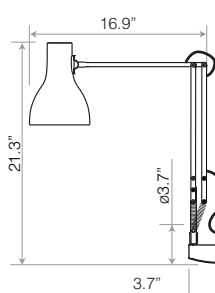

Type 75™ Wall Mounted Lamp
A compact table lamp with a classic shade and pyramid-shaped base, with its highly practical integral switch. Articulation at the shade.

Note: Supplied with trailing cable to plug into a wall socket. Can be modified for hardwiring directly into wall power supply. Included

Finish .....Satin + Brushed fittings
Height.....21.3"
Width.....18.7"
Shade diameter..5.7"
Bulb Included.....Yes - 6W LED - E26
Dimmable.....Yes - with extra hardware
Switch.....Integrated Shade Switch

Standard Collection		
	Jet Black	32665
	Alpine White	32669

$483.00

Silver Luster*		
	Silver Luster Brushed Aluminum	32677

$483.00

*please enquire