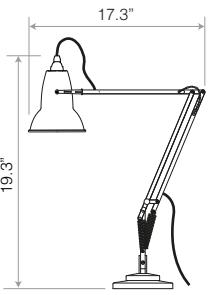

Original 1227™ Desk Lamp

Launched in 1935 and generally considered the archetype of Anglepoise design, the Original 1227 Desk Lamp pioneered our unique constant spring technology to deliver ultimate flexibility and perfect balance.

Today, this timeless classic designed by George Carwardine boasts iconic status and its unforgettable profile is recognised across the world.

- Finish .....Gloss + Chrome fittings
- Height.....19.3"
- Width.....17.3"
- Base.....5.9" x 5.9"
- Bulb Included...Yes – 6W LED – E26
- Dimmable.....Yes – with extra hardware
- Switch.....Rocker switch on cable

Standard Collection

- Jet Black 30593
- Linen White 32066
- Dove Grey 32065

$448.00