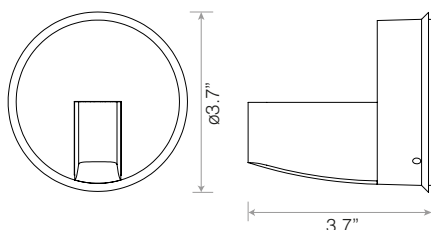

Wall Brackets

Type Range Wall Bracket