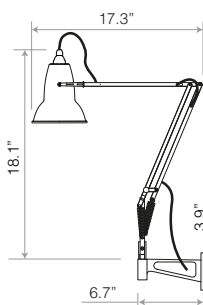

Wall Mounted

Original 1227