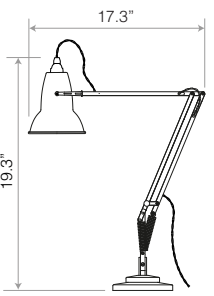

Original 1227™ Brass Desk Lamp

With authentic brass details, heritage colours and a high-gloss finish, the Original 1227 Brass Desk Lamp in any colour, combines style, timeless design and unrivalled functionality.

- Finish .....Gloss + Brass fittings
- Height.....19.3"
- Width.....17.3"
- Base.....5.9" x 5.9"
- Bulb Included...Yes – 6W LED – E26
- Dimmable.....Yes – with extra hardware
- Switch.....Rocker switch on cable

Chrome

- Bright Chrome 30634

$504.00

Maximum Reach

Color References