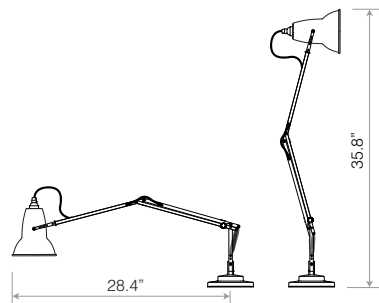

**Original 1227™ Desk Lamp
Original 1227™ Brass Desk Lamp**

	Closest RAL	Closest PANTONE
● Jet Black	9017	Black C
● Linen White	9010	Cool Gray 1C
● Dove Grey	7040	429C
● Bright Chrome	N/A	N/A
● Elephant Grey	7046	Cool Gray 10C