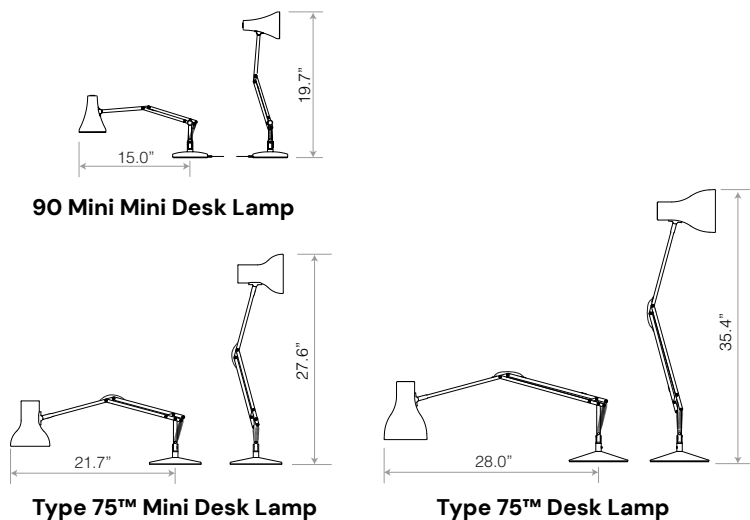

Maximum Reach

Color References

	Closest RAL	Closest PANTONE
● Carbon Black	N/A*	N/A*
● Steel Blue	N/A*	N/A*
● Berry Red	N/A*	N/A*
● Jasmine White	9002	Cool Gray 1U
● Kelp Green	7009	7771U
● Sunburnt Orange	2000	2019U
● Avocado Green	250-5	7495U
● Turquoise Blue	5012	298U
● Jet Black	9017	Black C
○ Alpine White	9016	White C
● Slate Grey	7012	431C
● Silver Luster	N/A*	N/A*

*Metallic Anodised Finishes