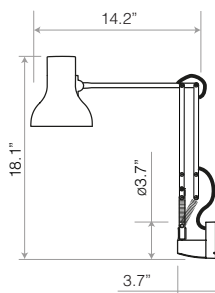

Type 75™ Mini Wall Mounted Lamp
The timeless design of the Type 75™ Mini ensures that these stylish little lights will blend into any interior space. Mount to the wall then simply adjust the lamp to focus the light just where you need it.

Note: Supplied with trailing cable to plug into a wall socket. Can be modified for hardwiring directly into wall power supply. Included

Finish .....Satin + Brushed fittings
Height.....18.1"
Width.....15.7"
Shade diameter..5.1"
Bulb Included.....Yes - 6W LED - E26
Dimmable.....Yes - with extra hardware
Switch.....Integrated Shade Switch

	Jet Black	32729
	Alpine White	32733

$420.00