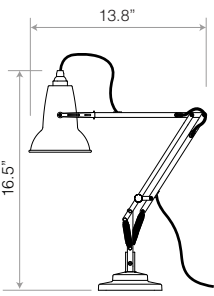

Desk Lamps

ANGLEPOISE®

Spring balanced task lighting with maximum articulation, suited for table and desk mounting

CAD – MAP
SKU exc. Tax

Details

Color

SKU

exc. Tax

Original 1227™ Mini Desk Lamp

The Original 1227 Mini Desk Lamp is a scaled down version of the unmistakable 1930s classic, combining a traditional stepped base and signature lampshade in its mini form.

- FinishGloss + Chrome fittings
- Height.....16.5"
- Width.....13.8"
- Base.....5.1" x 5.1"
- Bulb Included...Yes – 6W LED – E12
- Dimmable.....Yes – with extra hardware
- Switch.....Rocker switch on cable