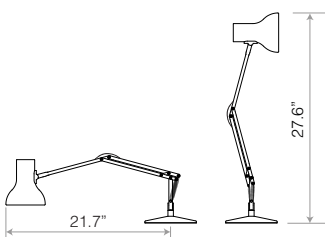

Type 75 Mini Desk Lamp - Paul Smith Editions 5 & 6

Maximum Reach