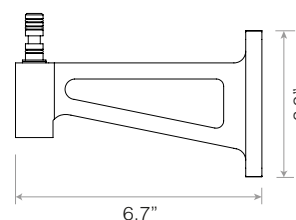

Original Range Wall Bracket

Color References

	Jet Black	Closest RAL: 9017	Closest PANTONE: Black C
	Alpine White	9016	White C
	Silver Luster	N/A*	N/A*
	Linen White	9010	Cool Gray 1C
	Dove Grey	7040	429C
	Elephant Grey	7046	Cool Gray 10C