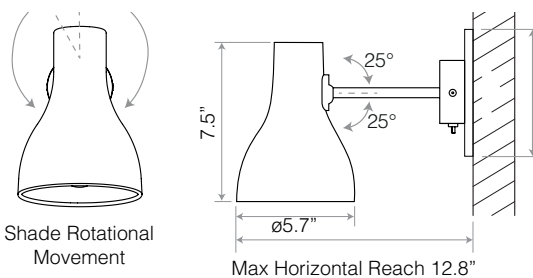

Shade Articulation

Color References

	Closest RAL	Closest PANTONE
● Jet Black	9017	Black C
○ Alpine White	9010	White C
● Metallics	N/A	N/A