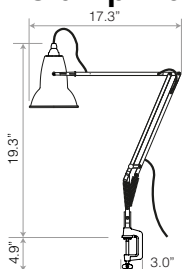

Desk Clamp Mounting

Original 1227