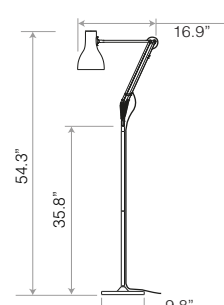

Desk Lamp - Accessories

ANGLEPOISE®

Wall Mounting and Floor Pole options

CAD - MAP