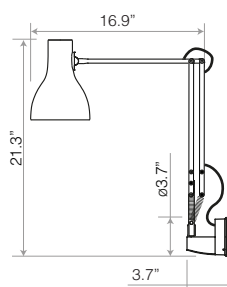

Desk Lamp - Accessories

ANGLEPOISE®

Wall Mounting and Floor Pole options

CAD - MAP