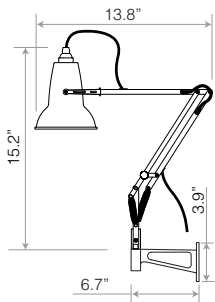

Desk Lamps

ANGLEPOISE®

Wall Mounted

Spring balanced task lighting with wall bracket mounting

Details

Color

CAD - MAP
SKU exc. Tax

Original 1227™ Mini Wall Mounted Lamp
Offering maximum flexibility in a tiny package, the Original 1227™ Mini Wall Mounted lamp has an articulated arm so that you can move it around to suit and when it's not in use, you can simply fold it back against the wall.

Note:
Supplied with trailing cable to plug into a wall outlet.
Heavy texture cast iron bracket. Included

Finish .....Gloss + Chrome fittings
Height.....18.7"
Width.....13.8"
Shade diameter..5.1"
Bulb Included.....Yes - 6W LED - E12
Dimmable.....Yes, with extra hardware
Switch.....Rocker switch on cable

	Jet Black	31600
	Linen White	31601
	Dove Grey	31602

$420.00