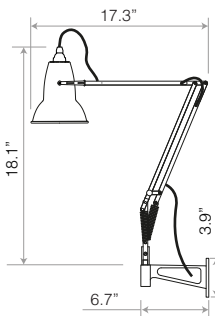

Original 1227™ Wall Mounted Lamp
Our sturdy, multi-purpose Original 1227™ wall mounted lamp, with its flexible shade, articulated bracket and perfect balance, gives you all the benefits of the Original 1227™ desk lamps in a stylish, wall mounted form. Ideal for domestic or commercial use.

Note:
Supplied with trailing cable to plug into a wall outlet.
Heavy texture cast iron bracket. Included

Finish .....Gloss + Chrome fittings
Height.....21.7"
Width.....17.3"
Shade diameter..5.5"
Bulb Included.....Yes - 6W LED - E26
Dimmable.....Yes, with extra hardware
Switch.....Rocker switch on cable

Standard Collection		
	Jet Black	32067
	Linen White	32069
	Dove Grey	32068

$483.00

Brass Collection		
	Jet Black	32522
	Elephant Grey	31515

$581.00