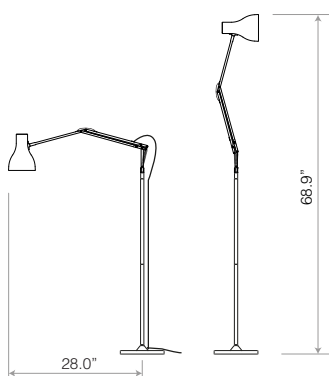

ANGLEPOISE® + Paul Smith

Edition One

Edition Two

Edition Three

Edition Four

Type 75™ Floor Lamp - Paul Smith Editions 1 - 4

	<p>Type 75™ Floor Lamp Paul Smith Editions 5 & 6 Each Anglepoise + Paul Smith design has taken a different creative direction whilst keeping true to Sir Kenneth Grange's Type 75 lamp silhouette. Edition 5 and Edition 6 are the first to feature the Artist Stripe by Paul Smith, a design flourish that achieves the seemingly impossible: bold and subtle all at once.</p>  Included	FinishSatin + Black fittings			\$756.00
		Height.....54.3"	PS Edition Five	33211	
		Width.....16.9"	PS Edition Six	33232	
		Base Diameter....9.8"			
		Bulb Included.....Yes - 6W LED - E26			
		Dimmable.....Yes - with extra hardware			
		Switch.....Integrated Shade Switch			

ANGLEPOISE® + Paul Smith

Edition Five

Edition Six

Type 75™ Floor Lamp - Paul Smith Editions 5 & 6

Maximum Reach

Type 75™ Floor Lamp

Floor Lamps

Margaret Howell Editions