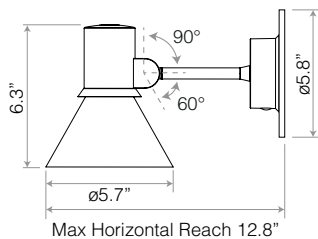

Shade Articulation

Type 80™ W1 Wall Light