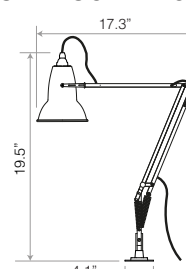

Desk Clamp Mounting

Original 1227

Type 75

Desk Insert Mounting

Original 1227

Type 75

Desk Lamp - Accessories

ANGLEPOISE®